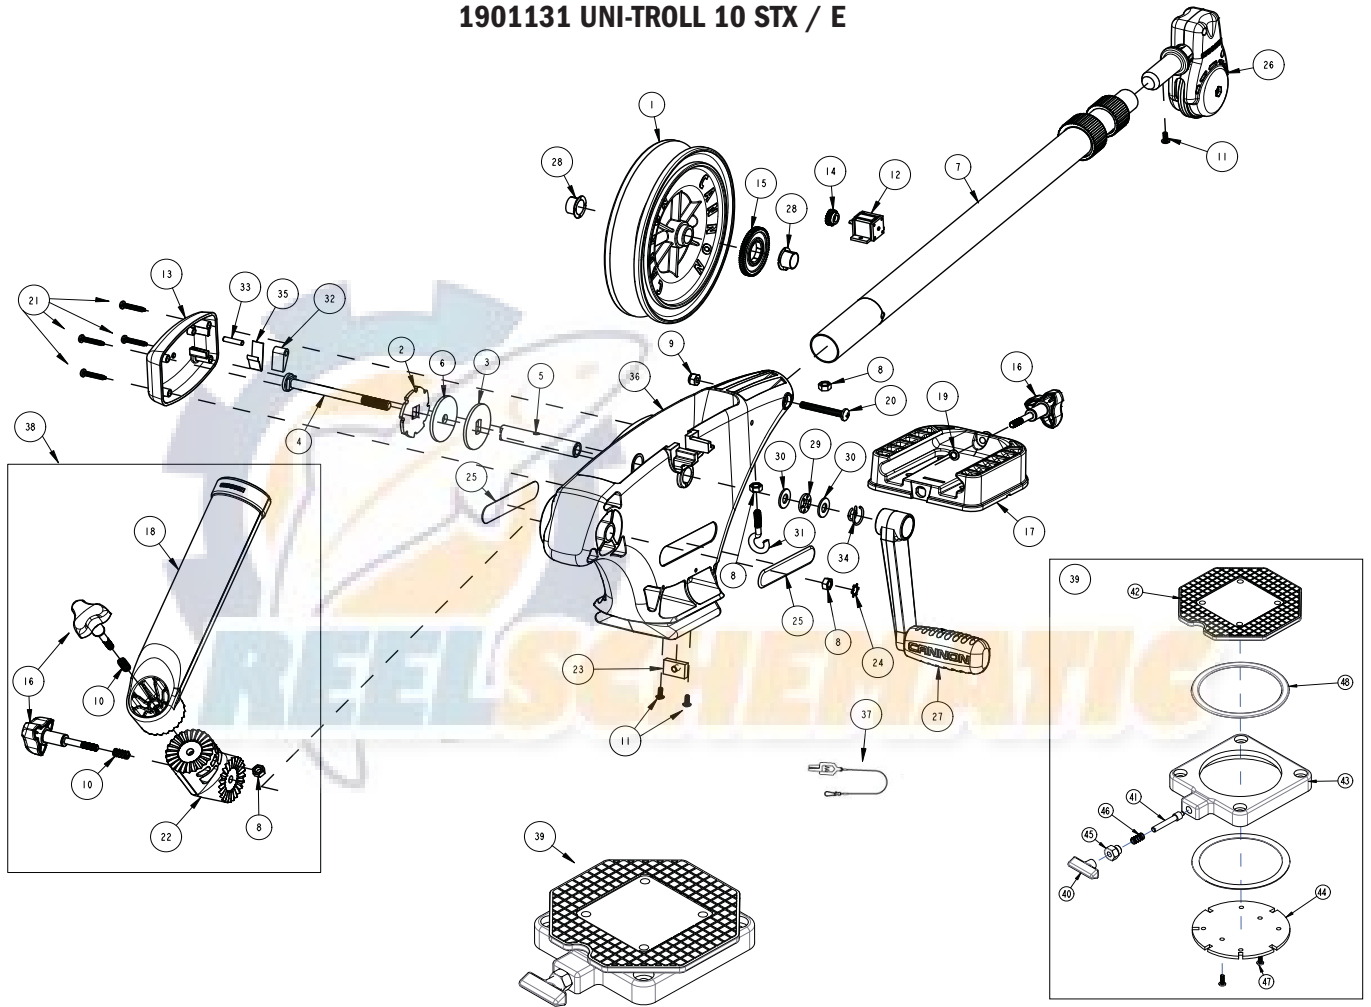

# 1901131 UNI-TROLL 10 STX / E

## 1901131 UNI-TROLL 10 STX / E

1	3397931	REEL ROUGH	18	3392033	TUBE, DUAL AXIS RD HLDR	35	9400070	HDW SPRING DOG
2	3391995	PLATE - RATCHET BRAKE	19	3393000	RING, RETAINING, 1/4" SHAFT	36	3392540	FRAME, MANUAL DR, BLACK
3	3391990	PLATE - CLUTCH/BRAKE REEL	20	3393461	SCREW-1/4-20 X 2" SS, PPH	37	2277002A	LINE RELEASE
4	1000904	ASY SHAFT RATCHET UT6	21	3393480	SCREW-#10X1" PPH HI-LO SS (qty: 4)	38	3391904	ASSY-CNN, ROD HOLDER, UT
5	1080001	SHAFT REEL ET/UT	22	3394200	ARM, DUAL AXIS-ROD HLDR	39	2998905	ASSY - CNN SWIVEL BASE
6	3391710	PAD - CLUTCH	23	3394702	INSERT, BASE, LO-PRO	40	2249001	HDW KNB RELEASE PIN
7	2210821	NUT-HEX 1/4-20 SS 300SRS	24	3394722	INSERT, PUSH ON	41	2266001	HDW PIN RELEASE
8	2263102	NUT-1/4-20 NYLOCK SS	25	3395634	DECAL-SIDE, BLACK	42	2267002	BRK PLATE SWIVEL
9	2263103	HDW SPRING RELEASE PIN	26	3990200	ASSY-CNN, BOOM END	43	2267005	PLATE, BASE (ROUGH)
10	2287002	HDW SPRING RELEASE PIN	27	3994210	CRANK ARM/HANDLE ASM	44	2267006	PLATE - INDEXING 6 STOP
11	2373450	SCREW-#8-18 X 3/8" THRD CUT SS	28	9010001	BEARING NYLINER	45	2277001	HDW RETAINER RELEASE NUT
12	3320011	COUNTER 3 DIGIT (METRIC)	29	9010280	HDW BEARING, THRUST	46	2287002	HDW SPRING RELEASE PIN
13	3321001	COVER-CLUTCH	30	3391737	WASHER THRUST, 17-7 SS (qty: 2)	47	2372100	SCREW, #8-18 X 5/8 (QTY: 2)
14	3333010	GEAR COUNTER (METRIC)	31	9040040	HDW BOLT 1/4-20 ROLLEDTHD HOOK	48	9010004	HDW BEARING SWIVEL BASE (QTY: 2)
15	3392228	GEAR REEL (METRIC)	32	9100160	DOG RATCHET	*	2294894	BAG ASSEMBLY
16	3390101	KNOB-CANNON, SOFT GRIP	33	9250003	HDW PIN 3/16 X 7/8 DOWEL			
17	3391955	BASE-MOUNT, MAG ST	34	9400040	HDW SPRING CRANK			

*\*bag assembly not shown in diagram*